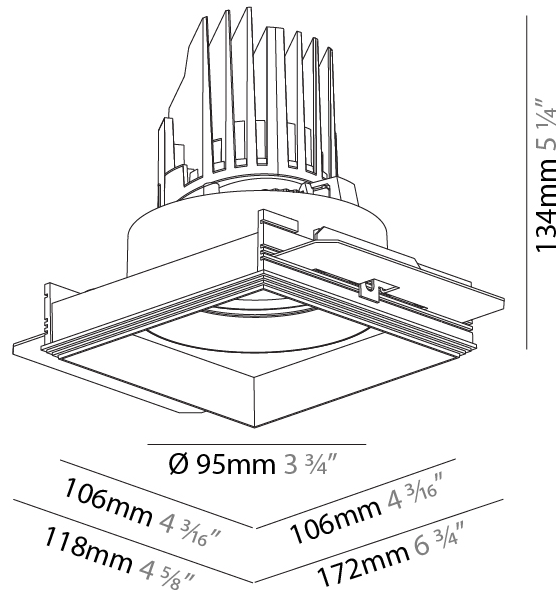

ELECTRICAL

Lamp Type: LED (Zhaga Standard)
Input Wattage (W): 16.5
Total Output Wattage (W): 14.7
Dimming: Dali Dimming
Driver Included: No
Driver Location: Recessed Housing
Driver Type: Constant Current - 120Vac
Driver Class: Class 2
Housing: See Components
Input Voltage (V): 120
Constant Current (MA): 350

LED

Number of LEDs: 1
Max. Delivered Lumen (lm): 770
Nominal Lumen (lm): 1140
CRI: >90 CRI
Lamp Life (hrs): 50000
Upon Request: RGB-W Tunable White Special Color Temperature Special LED

OPTICAL

Reflector°: 20 / 40 / 60
Adjustability: Rotational 355°; Tilt 30°
Upon Request: Special Beam Angles

RATINGS AND CERTIFICATIONS

Certified By: Certified for North American Standards
Zaneen Lighting Inc. © 2024, P.O. Box 3387, Farm 247-9319, www.zaneen.com

Patents: IP20 International specifications by adding 'INT' at the end of the existing Model #. For assistance on 'custom' specifications, contact zteam@zaneen.com.
In a constant effort to supply the best product, we reserve the right to change specifications or materials without notice. The most recent specification sheets are found at zaneen.com