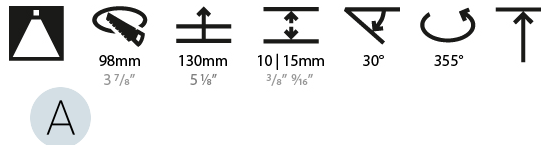

GENERAL

Series: Bioniq
Subseries: Bioniq Square Pinhole
Brand: Prolicht
Division: Architectural
Mounting Type: Recessed
Mounting Location: Ceiling
Subcategory: Downlight

PHYSICAL

Shape: Square
Length (mm): 107
Length (in): 4 ³/₁₆"
Width (mm): 107
Width (in): 4 ³/₁₆"
Depth (mm): 112
Depth (in): 4 ⁷/₁₆"
Ceiling Thickness (mm): 10 / 12.5 / 15
Ceiling Thickness (in): 3/8 or 1/2 or 9/16
Min. Recessing Depth (mm): 130
Min. Recessing Depth (in): 5 ¹/₈"
Light Distribution: Adjustable / Downlight
Weight (kg): 0.463
Weight (lbs): 1.02
Fixture Finish: SSR / BKV / CWI / CRY / HAB / UFT / ITA / RUA / FTG / MYG / LOD / PUS / FRO / FUP / KIA / POP / BLS / SPG / MEY / GOH / GUM / CHC / COM / ABZ / JAG / OBR / MOS / ROR
Fixture Material: Aluminum Die Cast
Cut-out Measurements: 98mm / 3 7/8"

ELECTRICAL

Lamp Type: LED (Zhaga Standard)
Total Output Wattage (W): 15
Dimming: Dali Dimming
Driver Included: No
Driver Location: Recessed Housing
Driver Type: Constant Current - 120Vac
Housing: See components
Input Voltage (V): 120
Constant Current (MA): 350

LED

Number of LEDs: 1
Color Temperature (°K): Warm Dim
Max. Delivered Lumen (lm): 760
Nominal Lumen (lm): 1140
CRI: >90 CRI
Lamp Life (hrs): 50000

OPTICAL

Reflector°: 20 / 40 / 60
Adjustability: Rotational 355°; Tilt 30°

RATINGS AND CERTIFICATIONS

Certified By: Certified for North American Standards
IP rating: IP20