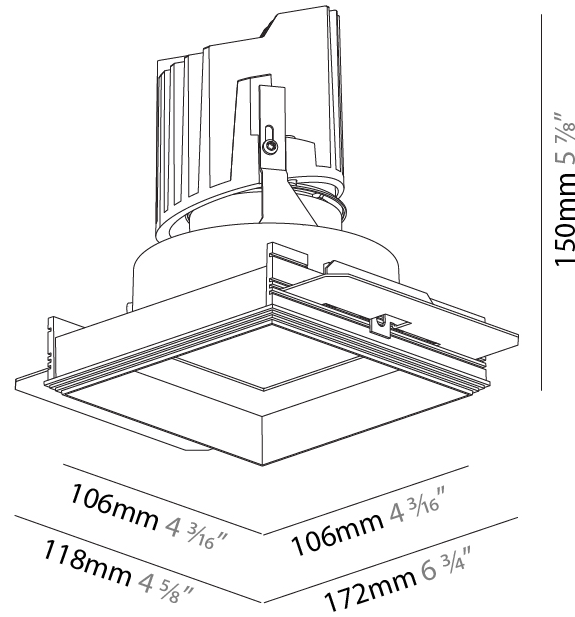

PHYSICAL

Shape: Square
Length (mm): 106
Length (in): 4 3/16
Width (mm): 106
Width (in): 4 3/16
Height (mm): 150
Height (in): 5 7/8
Ceiling Thickness (mm): 10 / 12.5 / 15 / 25
Ceiling Thickness (in): 3/8 or 1/2 or 9/16 or 1
Min. Recessing Depth (mm): 170
Min. Recessing Depth (in): 6 11/16
Light Distribution: Downlight
Weight (kg): 0.769
Weight (lbs): 1.69
Fixture Finish: SSR / BKV / CWI / CRY / HAB / UFT / ITA / RUA / FTG / MYG / LOD / PUS / FRO / FUP / KIA / POP / BLS / SPG / MEY / GOH / GUM / CHC / COM / ABZ / JAG / OBR / MOS / ROR
Fixture Material: Aluminum Die Cast
Cut-out Measurements: 120mm / 4 3/4" x 120mm / 4 3/4"
Upon Request: Unique Ceiling Thickness

ELECTRICAL

Lamp Type: LED (Zhaga Standard)
Input Wattage (W): 16.5
Total Output Wattage (W): 14.7
Dimming: Dali Dimming
Driver Included: No
Driver Location: Recessed Housing
Driver Type: Constant Current - 120Vac
Driver Class: Class 2
Housing: See Components
Input Voltage (V): 120
Constant Current (MA): 350

LED

Number of LEDs: 1
Max. Delivered Lumen (lm): 770
Nominal Lumen (lm): 1140
CRI: >90 CRI
Lamp Life (hrs): 50000
Upon Request: RGB-W Tunable White Special Color Temperature Special LED

OPTICAL

Reflector: 20 / 40 / 60
Upon Request: Special Beam Angles

RATINGS AND CERTIFICATIONS

Certified By: Certified for North American Standards

IP rating: IP20
Zaneen Company Inc. © 2024, T 1800-388-3382, F 416-247-9319, www.zaneen.com

PROJECT
TYPE
SPECIFIER
QUANTITY
DATE