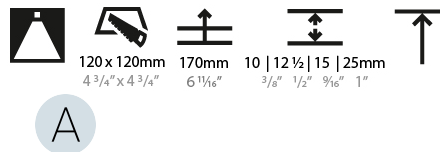

PHYSICAL

Shape: Square
Length (mm): 106
Length (in): 4 3/16
Width (mm): 106
Width (in): 4 3/16
Height (mm): 150
Height (in): 5 7/8
Ceiling Thickness (mm): 10 / 12.5 / 15 / 25
Ceiling Thickness (in): 3/8 or 1/2 or 9/16 or 1
Min. Recessing Depth (mm): 170
Min. Recessing Depth (in): 6 11/16
Light Distribution: Downlight
Weight (kg): 0.769
Weight (lbs): 1.69
Fixture Finish: SSR / BKV / CWI / CRY / HAB / UFT / ITA / RUA / FTG / MYG / LOD / PUS / FRO / FUP / KIA / POP / BLS / SPG / MEY / GOH / GUM / CHC / COM / ABZ / JAG / OBR / MOS / ROR
Fixture Material: Aluminum Die Cast
Cut-out Measurements: 120mm / 4 3/4" x 120mm / 4 3/4"
Upon Request: Unique Ceiling Thickness

ELECTRICAL

Lamp Type: LED (Zhaga Standard)
Input Wattage (W): 16.5
Total Output Wattage (W): 14.7
Dimming: Dali Dimming
Driver Included: No
Driver Location: Recessed Housing
Driver Type: Constant Current - 120Vac
Driver Class: Class 2
Housing: See Components
Input Voltage (V): 120
Constant Current (MA): 350

LED

Number of LEDs: 1
Max. Delivered Lumen (lm): 770
Nominal Lumen (lm): 1140
CRI: >90 CRI
Lamp Life (hrs): 50000
Upon Request: RGB-W Tunable White Special Color Temperature Special LED

OPTICAL

Reflector: 20 / 40 / 60
Upon Request: Special Beam Angles

RATINGS AND CERTIFICATIONS

Certified By: Certified for North American Standards

IP rating: IP20
Zaneen Company Inc. © 2024, T 1800-388-3382, F 416-247-9319, www.zaneen.com

PROJECT
TYPE
SPECIFIER
QUANTITY
DATE