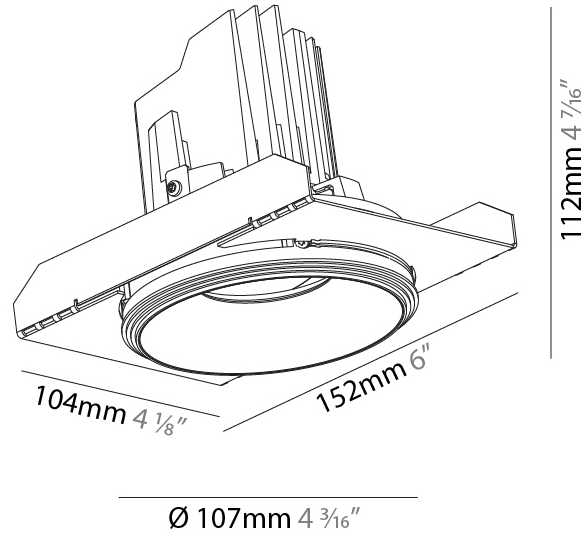

#### PHYSICAL

Shape: Round  
 Diameter (mm): 107  
 Diameter (in): 4 3/16  
 Height (mm): 112  
 Height (in): 4 7/16  
 Ceiling Thickness (mm): 10 / 12.5 / 15 / 25  
 Ceiling Thickness (in): 3/8 or 1/2 or 9/16 or 1  
 Min. Recessing Depth (mm): 130  
 Min. Recessing Depth (in): 5 1/8  
 Light Distribution: Adjustable / Downlight  
 Weight (kg): 0.583  
 Weight (lbs): 1.28  
 Fixture Finish: SSR / BKV / CWI / CRY / HAB / UFT / ITA / RUA / FTG / MYG / LOD / PUS / FRO / FUP / KIA / POP / BLS / SPG / MEY / GOH / GUM / CHC / COM / ABZ / JAG / OBR / MOS / ROR  
 Fixture Material: Aluminum Die Cast  
 Cut-out Measurements: Ø111mm/4 3/8"  
 Upon Request: Unique Ceiling Thickness

#### PHYSICAL

Shape: Round  
 Diameter (mm): 107  
 Diameter (in): 4 3/16  
 Height (mm): 112  
 Height (in): 4 7/16  
 Ceiling Thickness (mm): 10 / 12.5 / 15 / 25  
 Ceiling Thickness (in): 3/8 or 1/2 or 9/16 or 1  
 Min. Recessing Depth (mm): 130  
 Min. Recessing Depth (in): 5 1/8  
 Light Distribution: Adjustable / Downlight  
 Weight (kg): 0.609  
 Weight (lbs): 1.34  
 Fixture Finish: SSR / BKV / CWI / CRY / HAB / UFT / ITA / RUA / FTG / MYG / LOD / PUS / FRO / FUP / KIA / POP / BLS / SPG / MEY / GOH / GUM / CHC / COM / ABZ / JAG / OBR / MOS / ROR  
 Fixture Material: Aluminum Die Cast  
 Cut-out Measurements:  $\square$  111mm / 4 3/8"  
 Upon Request: Unique Ceiling Thickness

#### OPTICAL

Reflector: 20 / 40 / 60  
 Adjustability: Rotational 355°; Tilt 10°  
 Upon Request: Special Beam Angles

#### RATINGS AND CERTIFICATIONS

Certified By: Certified for North American Standards  
 IP rating: IP20

	111mm 4 3/16"	130mm 5 1/8"	10   12 1/2   15   25mm 3/8"   1/2"   9/16"   1"	10°	355°	
A						