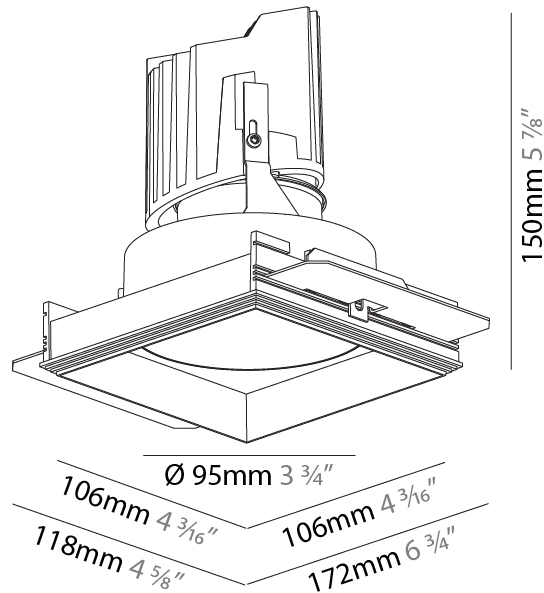

GENERAL

Series: Bioniq
Subseries: Bioniq Square Deep
Brand: Prolicht
Division: Architectural
Mounting Type: Trimless
Mounting Location: Ceiling
Subcategory: Downlight

PHYSICAL

Diameter (mm): 95
Diameter (in): 3 3/4
Length (mm): 106
Length (in): 4 3/16
Width (mm): 106
Width (in): 4 3/16
Height (mm): 150
Height (in): 5 7/8
Ceiling Thickness (mm): 10 / 12.5 / 15 / 25
Ceiling Thickness (in): 3/8 or 1/2 or 9/16 or 1
Min. Recessing Depth (mm): 170
Min. Recessing Depth (in): 6 11/16
Light Distribution: Downlight
Weight (kg): 0.688
Weight (lbs): 1.52
Fixture Finish: SSR / BKV / CWI / CRY / HAB / UFT / ITA / RUA / FTG / MYG / LOD / PUS / FRO / FUP / KIA / POP / BLS / SPG / MEY / GOH / GUM / CHC / COM / ABZ / JAG / OBR / MOS / ROR
Fixture Material: Aluminum Die Cast
Cut-out Measurements: 120mm / 4 3/4" x 120mm / 4 3/4"
Upon Request: Unique Ceiling Thickness

ELECTRICAL

Lamp Type: LED (Zhaga Standard)
Input Wattage (W): 16.5
Total Output Wattage (W): 14.7
Dimming: Dali Dimming
Driver Included: No
Driver Location: Recessed Housing
Driver Type: Constant Current - 120Vac
Driver Class: Class 2
Housing: See Components
Input Voltage (V): 120
Constant Current (MA): 350

LED

Number of LEDs: 1
Color Temperature (°K): Warm Dim
Max. Delivered Lumen (lm): 770
Nominal Lumen (lm): 1140
CRI: >90 CRI
Lamp Life (hrs): 50000
Upon Request: RGB-W Tunable White Special Color Temperature Special LED

OPTICAL

Reflector: 20 / 40 / 60
Upon Request: Special Beam Angles

RATINGS AND CERTIFICATIONS

Zaneen Group, Inc. 6260 Folsom Blvd, Suite 3382, F 416-247-9319, www.zaneen.com

Certified By: Certified for North American Standards end of the existing Model #. For assistance on 'custom' specifications, contact zteam@zaneen.com.

In a constant effort to supply the best product, we reserve the right to change specifications or materials without notice. The most recent specification sheets are found at zaneen.com