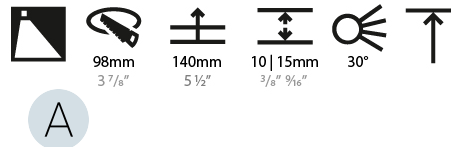

GENERAL

Series: Bioniq
Subseries: Bioniq Round Wallwash
Brand: Prolicht
Division: Architectural
Mounting Type: Recessed
Mounting Location: Ceiling
Subcategory: Downlight

PHYSICAL

Shape: Round
Diameter (mm): 107
Diameter (in): 4 3/16
Height (mm): 118
Height (in): 4 5/8
Ceiling Thickness (mm): 10 / 12.5 / 15
Ceiling Thickness (in): 3/8 or 1/2 or 9/16
Min. Recessing Depth (mm): 140
Min. Recessing Depth (in): 5 1/2
Light Distribution: Adjustable / Asymmetric
Weight (kg): 0.456
Weight (lbs): 1
Fixture Finish: SSR / BKV / CWI / CRY / HAB / UFT / ITA / RUA / FTG / MYG / LOD / PUS / FRO / FUP / KIA / POP / BLS / SPG / MEY / GOH / GUM / CHC / COM / ABZ / JAG / OBR / MOS / ROR
Fixture Material: Aluminum Die Cast
Cut-out Measurements: 98mm / 3 7/8"

ELECTRICAL

Lamp Type: LED (Zhaga Standard)
Total Output Wattage (W): 15
Dimming: Dali Dimming
Driver Included: No
Driver Location: Recessed Housing
Driver Type: Constant Current - 120Vac
Housing: See components
Input Voltage (V): 120
Constant Current (MA): 350

LED

Number of LEDs: 1
Color Temperature (°K): Warm Dim
Max. Delivered Lumen (lm): 850
Nominal Lumen (lm): 1140
CRI: >90 CRI
Lamp Life (hrs): 50000

OPTICAL

Reflector: 20 / 40 / 60
Adjustability: Fixed

RATINGS AND CERTIFICATIONS

Certified By: Certified for North American Standards
IP rating: IP20

PROJECT	_____
TYPE	_____
SPECIFIER	_____
QUANTITY	_____
DATE	_____