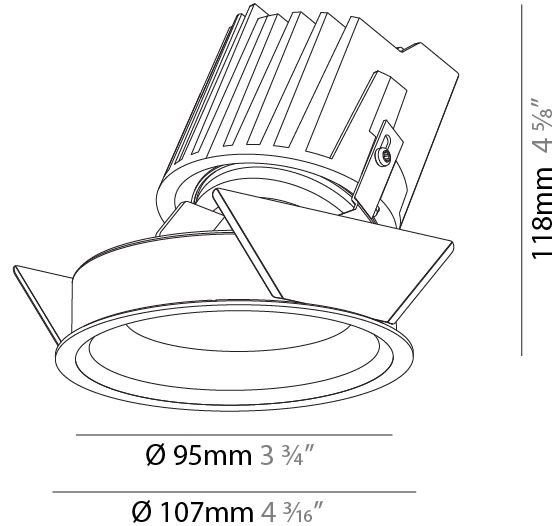

GENERAL

Series: Bioniq
Subseries: Bioniq Round Wallwash
Brand: Prolicht
Division: Architectural
Mounting Type: Recessed
Mounting Location: Ceiling
Subcategory: Downlight

PHYSICAL

Shape: Round
Diameter (mm): 107
Diameter (in): 4 3/16
Height (mm): 118
Height (in): 4 5/8
Ceiling Thickness (mm): 10 / 12.5 / 15
Ceiling Thickness (in): 3/8 or 1/2 or 9/16
Min. Recessing Depth (mm): 140
Min. Recessing Depth (in): 5 1/2
Light Distribution: Adjustable / Asymmetric
Weight (kg): 0.456
Weight (lbs): 1
Fixture Finish: SSR / BKV / CWI / CRY / HAB / UFT / ITA / RUA / FTG / MYG / LOD / PUS / FRO / FUP / KIA / POP / BLS / SPG / MEY / GOH / GUM / CHC / COM / ABZ / JAG / OBR / MOS / ROR
Fixture Material: Aluminum Die Cast
Cut-out Measurements: 98mm / 3 7/8"

ELECTRICAL

Lamp Type: LED (Zhaga Standard)
Total Output Wattage (W): 15
Dimming: Dali Dimming
Driver Included: No
Driver Location: Recessed Housing
Driver Type: Constant Current - 120Vac
Housing: See components
Input Voltage (V): 120
Constant Current (MA): 350

LED

Number of LEDs: 1
Color Temperature (°K): Warm Dim
Max. Delivered Lumen (lm): 850
Nominal Lumen (lm): 1140
CRI: >90 CRI
Lamp Life (hrs): 50000

OPTICAL

Reflector: 20 / 40 / 60
Adjustability: Fixed

RATINGS AND CERTIFICATIONS

Certified By: Certified for North American Standards
IP rating: IP20

PROJECT	_____
TYPE	_____
SPECIFIER	_____
QUANTITY	_____
DATE	_____