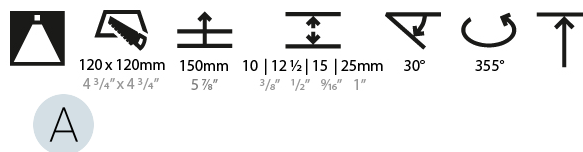

ELECTRICAL

Lamp Type: LED (Zhaga Standard)
Input Wattage (W): 16.5
Total Output Wattage (W): 14.7
Dimming: Dali Dimming
Driver Included: No
Driver Location: Recessed Housing
Driver Type: Constant Current - 120Vac
Driver Class: Class 2
Housing: See Components
Input Voltage (V): 120
Constant Current (MA): 350

LED

Number of LEDs: 1
Max. Delivered Lumen (lm): 770
Nominal Lumen (lm): 1140
CRI: >90 CRI
Lamp Life (hrs): 50000
Upon Request: RGB-W Tunable White Special Color Temperature Special LED

OPTICAL

Reflector°: 20 / 40 / 60
Adjustability: Rotational 355°; Tilt 30°
Upon Request: Special Beam Angles

RATINGS AND CERTIFICATIONS

Certified By: Certified for North American Standards
Zaneen Lighting Inc. © 2024, P.O. Box 3387, Farm 247-9319, www.zaneen.com

Patents: IP20 International specifications by adding 'INT' at the end of the existing Model #. For assistance on 'custom' specifications, contact zteam@zaneen.com.
In a constant effort to supply the best product, we reserve the right to change specifications or materials without notice. The most recent specification sheets are found at zaneen.com